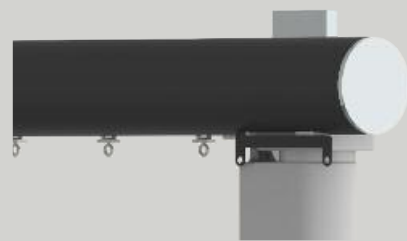

finials

motorised poles are supplied complete with flush end caps as shown.

optional finials are shown below.

end cap - metal pole