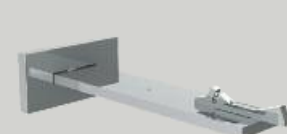

finials

motorised poles are supplied complete with flush end caps as shown.

optional finials are shown below.

simple collection

available diameters:
ø50mm (2") • 63mm (2½")

available diameters:
ø50mm (2") • 63mm (2½")

available diameters:
ø50mm (2") • 63mm (2½")

elysian collection

available diameters:
ø50mm (2") • 63mm (2½")

available diameters:
ø50mm (2") • 63mm (2½")

available diameters:
ø50mm (2") • 63mm (2½")

available diameters:
ø50mm (2") • 63mm (2½")

available diameters:
ø50mm (2") • 63mm (2½")

available diameters:
ø50mm (2") • 63mm (2½")

brackets

single brackets - metal pole

ø50mm (2") • 63mm (2½") projection to pole centre : min. 96mm (3¾")
max. 120mm (4¾")
projection to track centre : 17mm (11/16") behind pole centre

- wood pole

ø63mm (2½") projection to pole centre : 100mm (4")
projection to track centre : 17mm (11/16") behind pole centre

ceiling brackets - metal pole

ø50mm (2") • 63mm (2½") drop to pole centre : 100mm (4")
projection to track centre : 17mm (11/16") behind pole centre

- wood pole

ø63mm (2½") drop to pole centre : 100mm (4")
projection to track centre : 17mm (11/16") behind pole centre

double brackets - metal pole

mid

ø50mm (2") • 63mm (2½") projection to pole centre : min. 196mm (7 11/16")
max. 220mm (8 11/16")
projection to track centre : 17mm (11/16") behind pole centre
projection to back track centre : 100mm (4")

- wood pole

ø63mm (2½") projection to front pole centre : 200mm (8")
projection to track centre : 17mm (11/16") behind pole centre
projection to back track centre : 100mm (4")

gliding options