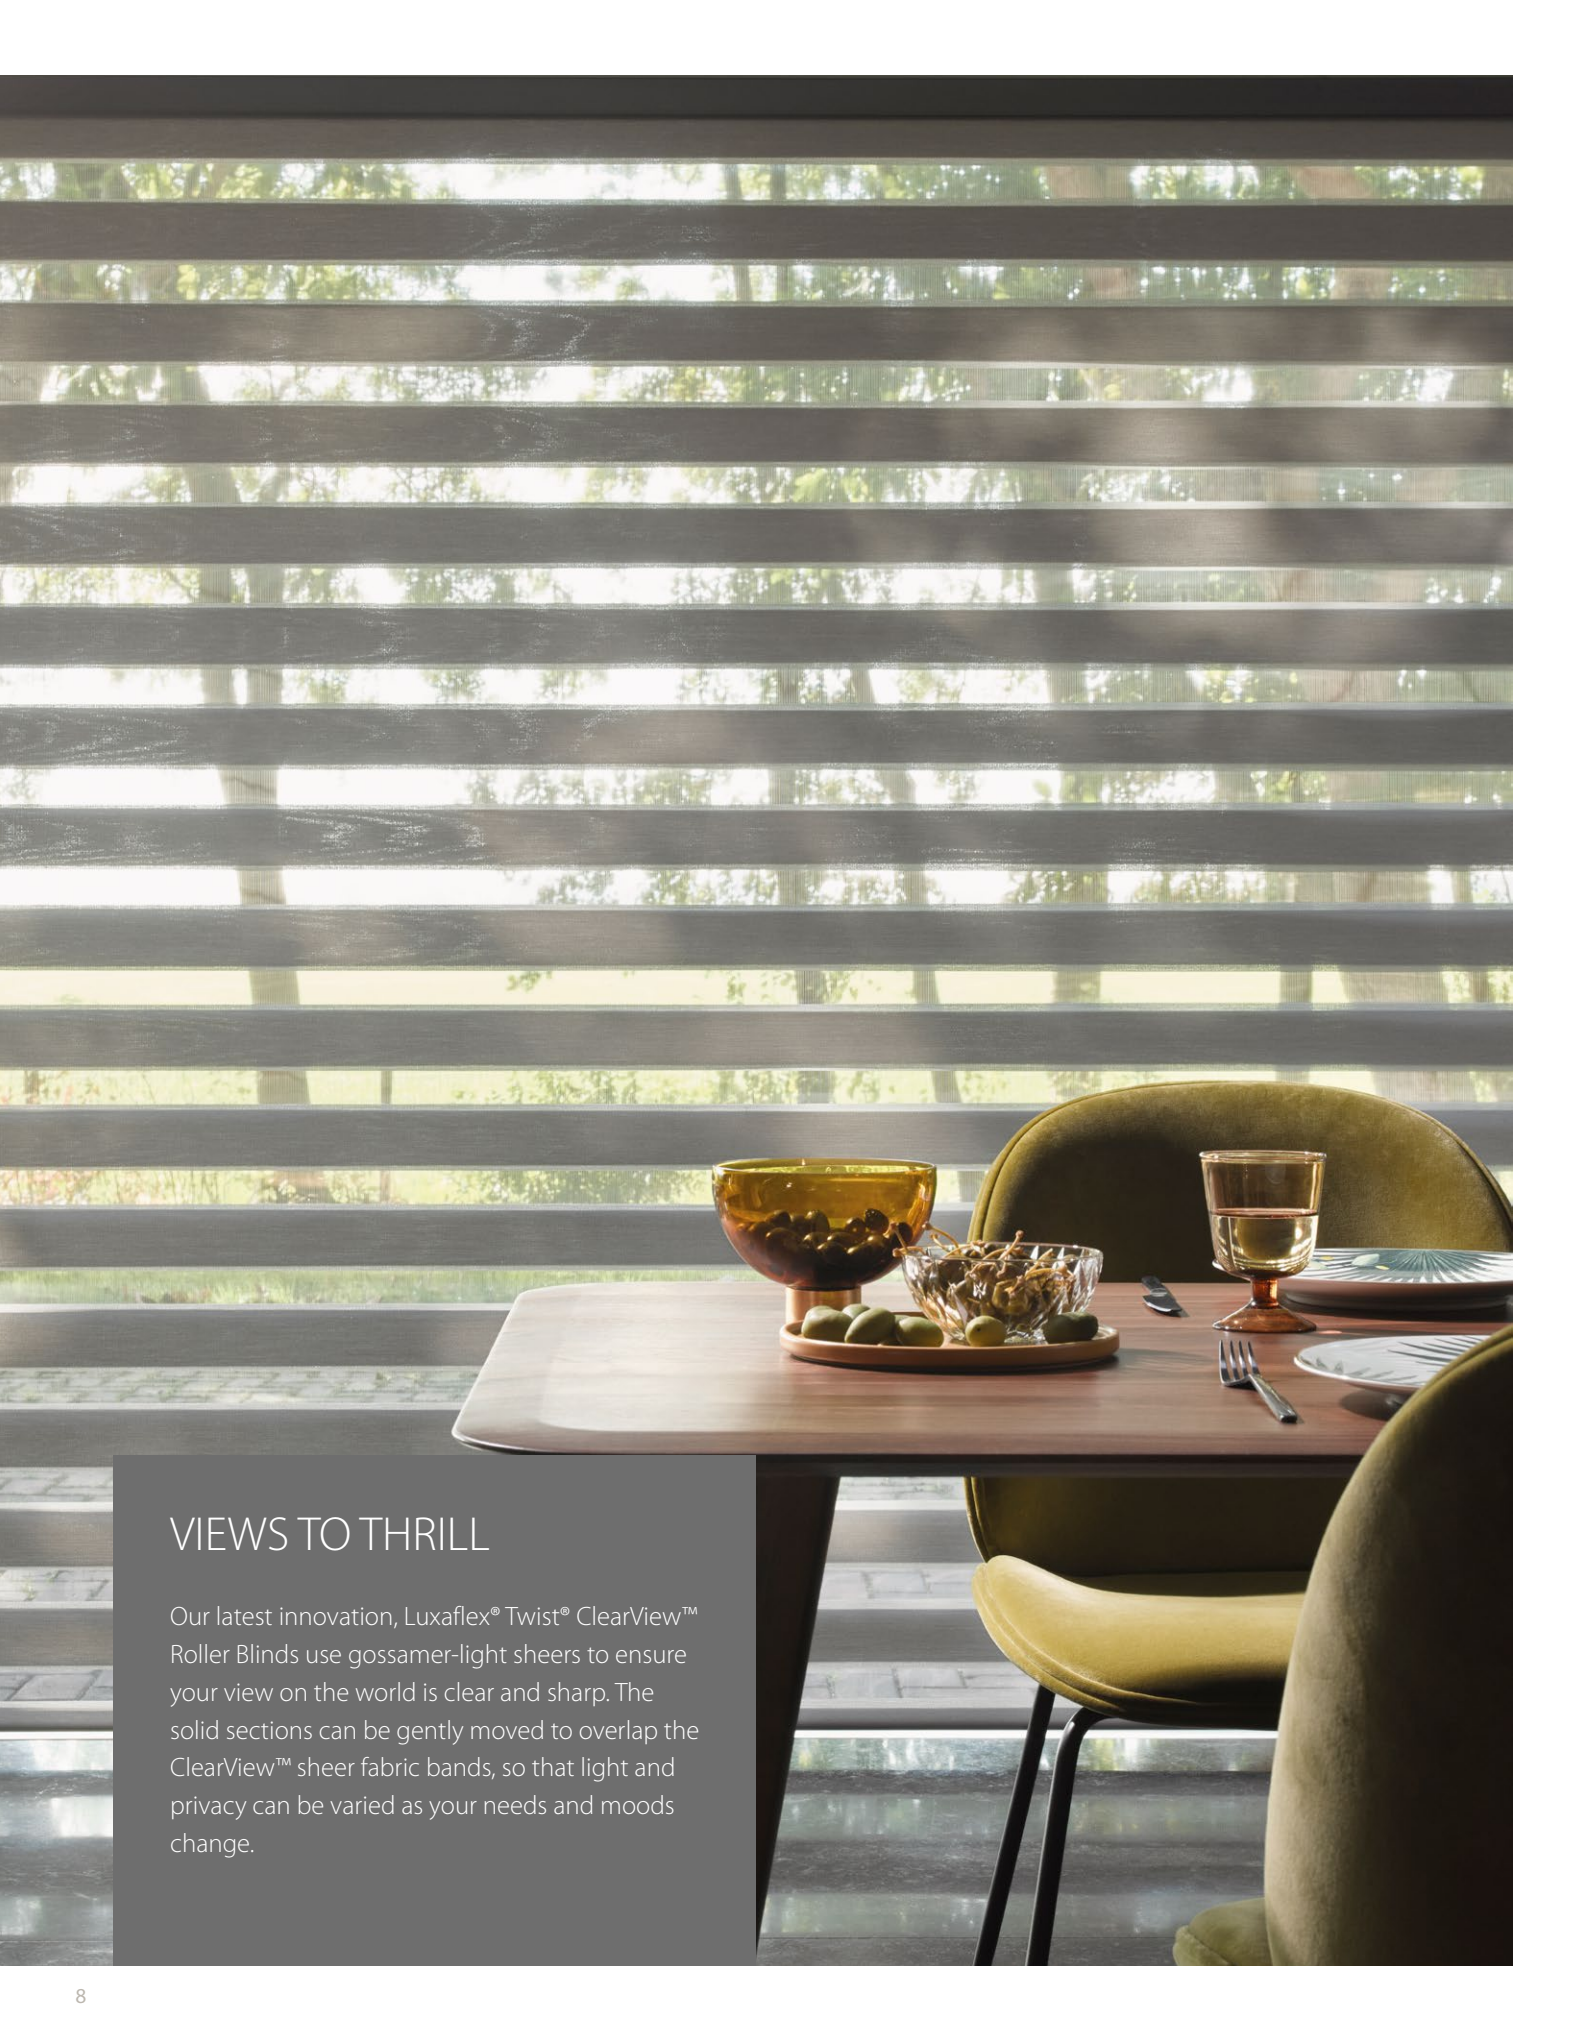

Leaves A nature inspired pattern that feels artfully hand drawn, our Leaves design has a soft feminine style.

Maren This tone on tone leaf pattern has a gentle, restful quality that adds interest without overwhelming a room scheme.

Stargazer Harnessing the design heritage of Scandinavian design, Stargazer mixes edge style with soft colours.

VIEWS TO THRILL

Our latest innovation, Luxaflex® Twist® ClearView™ Roller Blinds use gossamer-light sheers to ensure your view on the world is clear and sharp. The solid sections can be gently moved to overlap the ClearView™ sheer fabric bands, so that light and privacy can be varied as your needs and moods change.