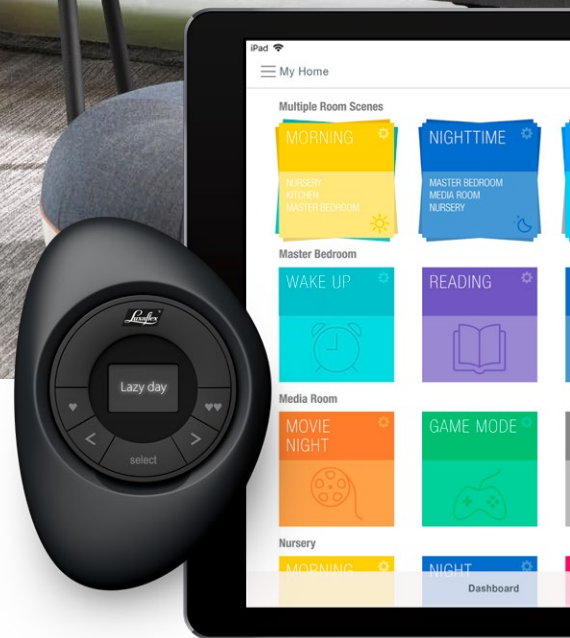

UNIQUE SHAPES

Practical and pleasing, Twist® Roller Blinds feature bold stripe styles or choose from four unique graphic shapes: Hymn, Swing, Chorus and Ballad - ideal for making a strong, graphic design statement at your window.

SMART OPERATION

The smart way to control your Luxaflex® Blinds. Pair your stylish Twist® Roller Blinds with PowerView® Automation and discover the perfect balance between light and privacy. PowerView® lets you operate your Twist® Roller Blinds from your smart phone, tablet or remote control, even when you are not at home. Programme your Twist® Roller Blinds to wake you gently in the morning with sunrise or create a cosy retreat as you return home. Just use the PowerView® scheduling feature to move your blinds to your preferred position, morning, noon or night. PowerView® works with the most smart voice activation systems.