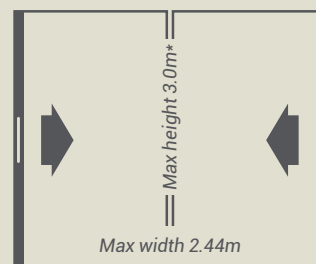

### DOUBLE DOOR

\*For doors over 2130mm high, max individual screen width is 914mm.