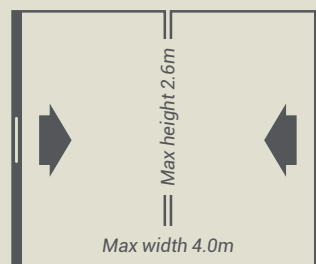

COLOURS & SIZES

Distinction screens can be finished in any RAL colour to match existing décor.

SINGLE PANEL

DOUBLE PANEL

MESH

Distinction screens feature our fold-away pleated 18/16 mesh which provides insect protection and up to 55% solar shading.