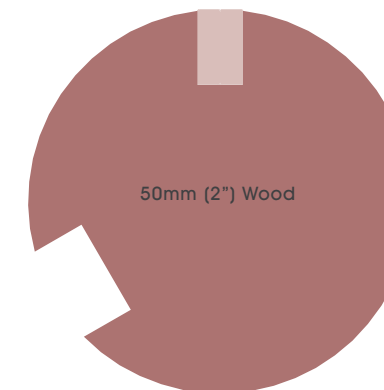

LINED POLE

Contour incorporates a low friction liner to allow smooth operation of rings.

Poles are cut, bent and curved to suit individual requirements. When calculating the length of your pole, remember to allow tolerance beyond the width of the frame for the curtains to draw back to the edge of the window.

Maximum pole length in one piece 2.4m (96"). Poles exceeding the recommended maximum distance between brackets, will be cut into equal parts unless otherwise specified. Pole joiners will be supplied.