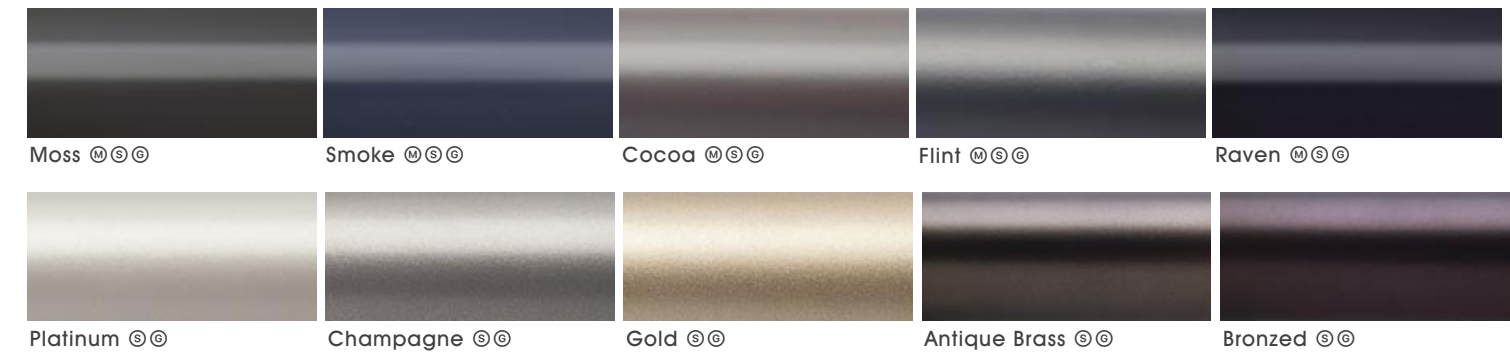

FLUID METAL™

Fluid Metals are derived from leading edge finishing technology, allowing true metal coatings to be applied to any substrate. These luxurious finishes are the perfect treatment for this esoteric collection.