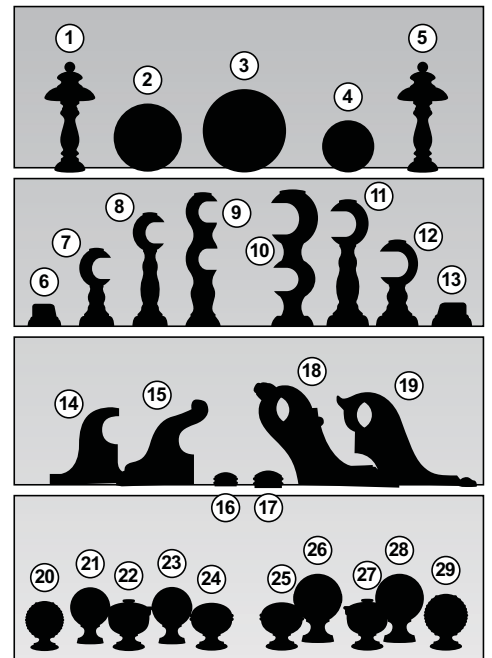

Saltash

Barnwood Grey

Endcap

Barnwood Grey

BarnWood®

An innovative and unique collection inspired by the organic aging process of wood. Offered in four colour ways, with a further four painted options to compliment and mix and match the wood finishes. Each piece is hand-crafted, finely finished by experienced craftsmen and produced using the finest timbers. All here in Britain. Incorporating both functional and decorative brackets, along with an option of a rope bound finial to add a touch of the rustic, to what is a truly inspired and unique range of products.

distributor address

- | | |
|--------------------------------|---|
| 1 French Holdback | 15 Decorative Archtrave Bracket 35 & 45mm |
| 2 Classic Holdback | 16 End Cap 35mm |
| 3 Decorative Holdback | 17 End Cap 45mm |
| 4 Stepped Holdback | 18 Louis Decorative Bracket |
| 5 French Holdback | 19 Empire Decorative Bracket |
| 6 Recess Bracket 35mm | 20 Ives 35mm |
| 7 Cup Bracket 35mm | 21 Carbis 35mm |
| 8 Extended Cup Bracket 35mm | 22 Austell 35/45mm |
| 9 Double Cup Bracket 35/35mm | 23 Saltash 35mm |
| 10 Double Cup Bracket 45/35mm | 24 Lamorna 35mm/45mm |
| 11 Extended Cup Bracket 45mm | 25 Lamorna 35/45mm |
| 12 Cup Bracket 45mm | 26 Saltash 45mm |
| 13 Recess Bracket 45mm | 27 Austell 35/45mm |
| 14 Archtrave Bracket 35 & 45mm | 28 Carbis 45mm |
| | 29 Ives 45mm |