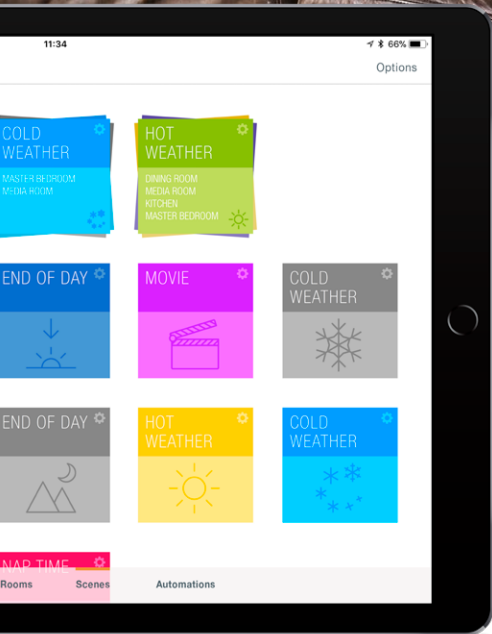

POWERSVIEW® AUTOMATION

Our award winning smart home system operates with Apple Home Kit, Amazon Alexa, Google Home, Nest and many more, or as a standalone app or controller. You can use it to help wake you up, improve security or change the mood – automatically. With an intuitive digital interface and controllable from your smart device, your Luxaflex® Roller Blinds can now be part of your intelligent home.